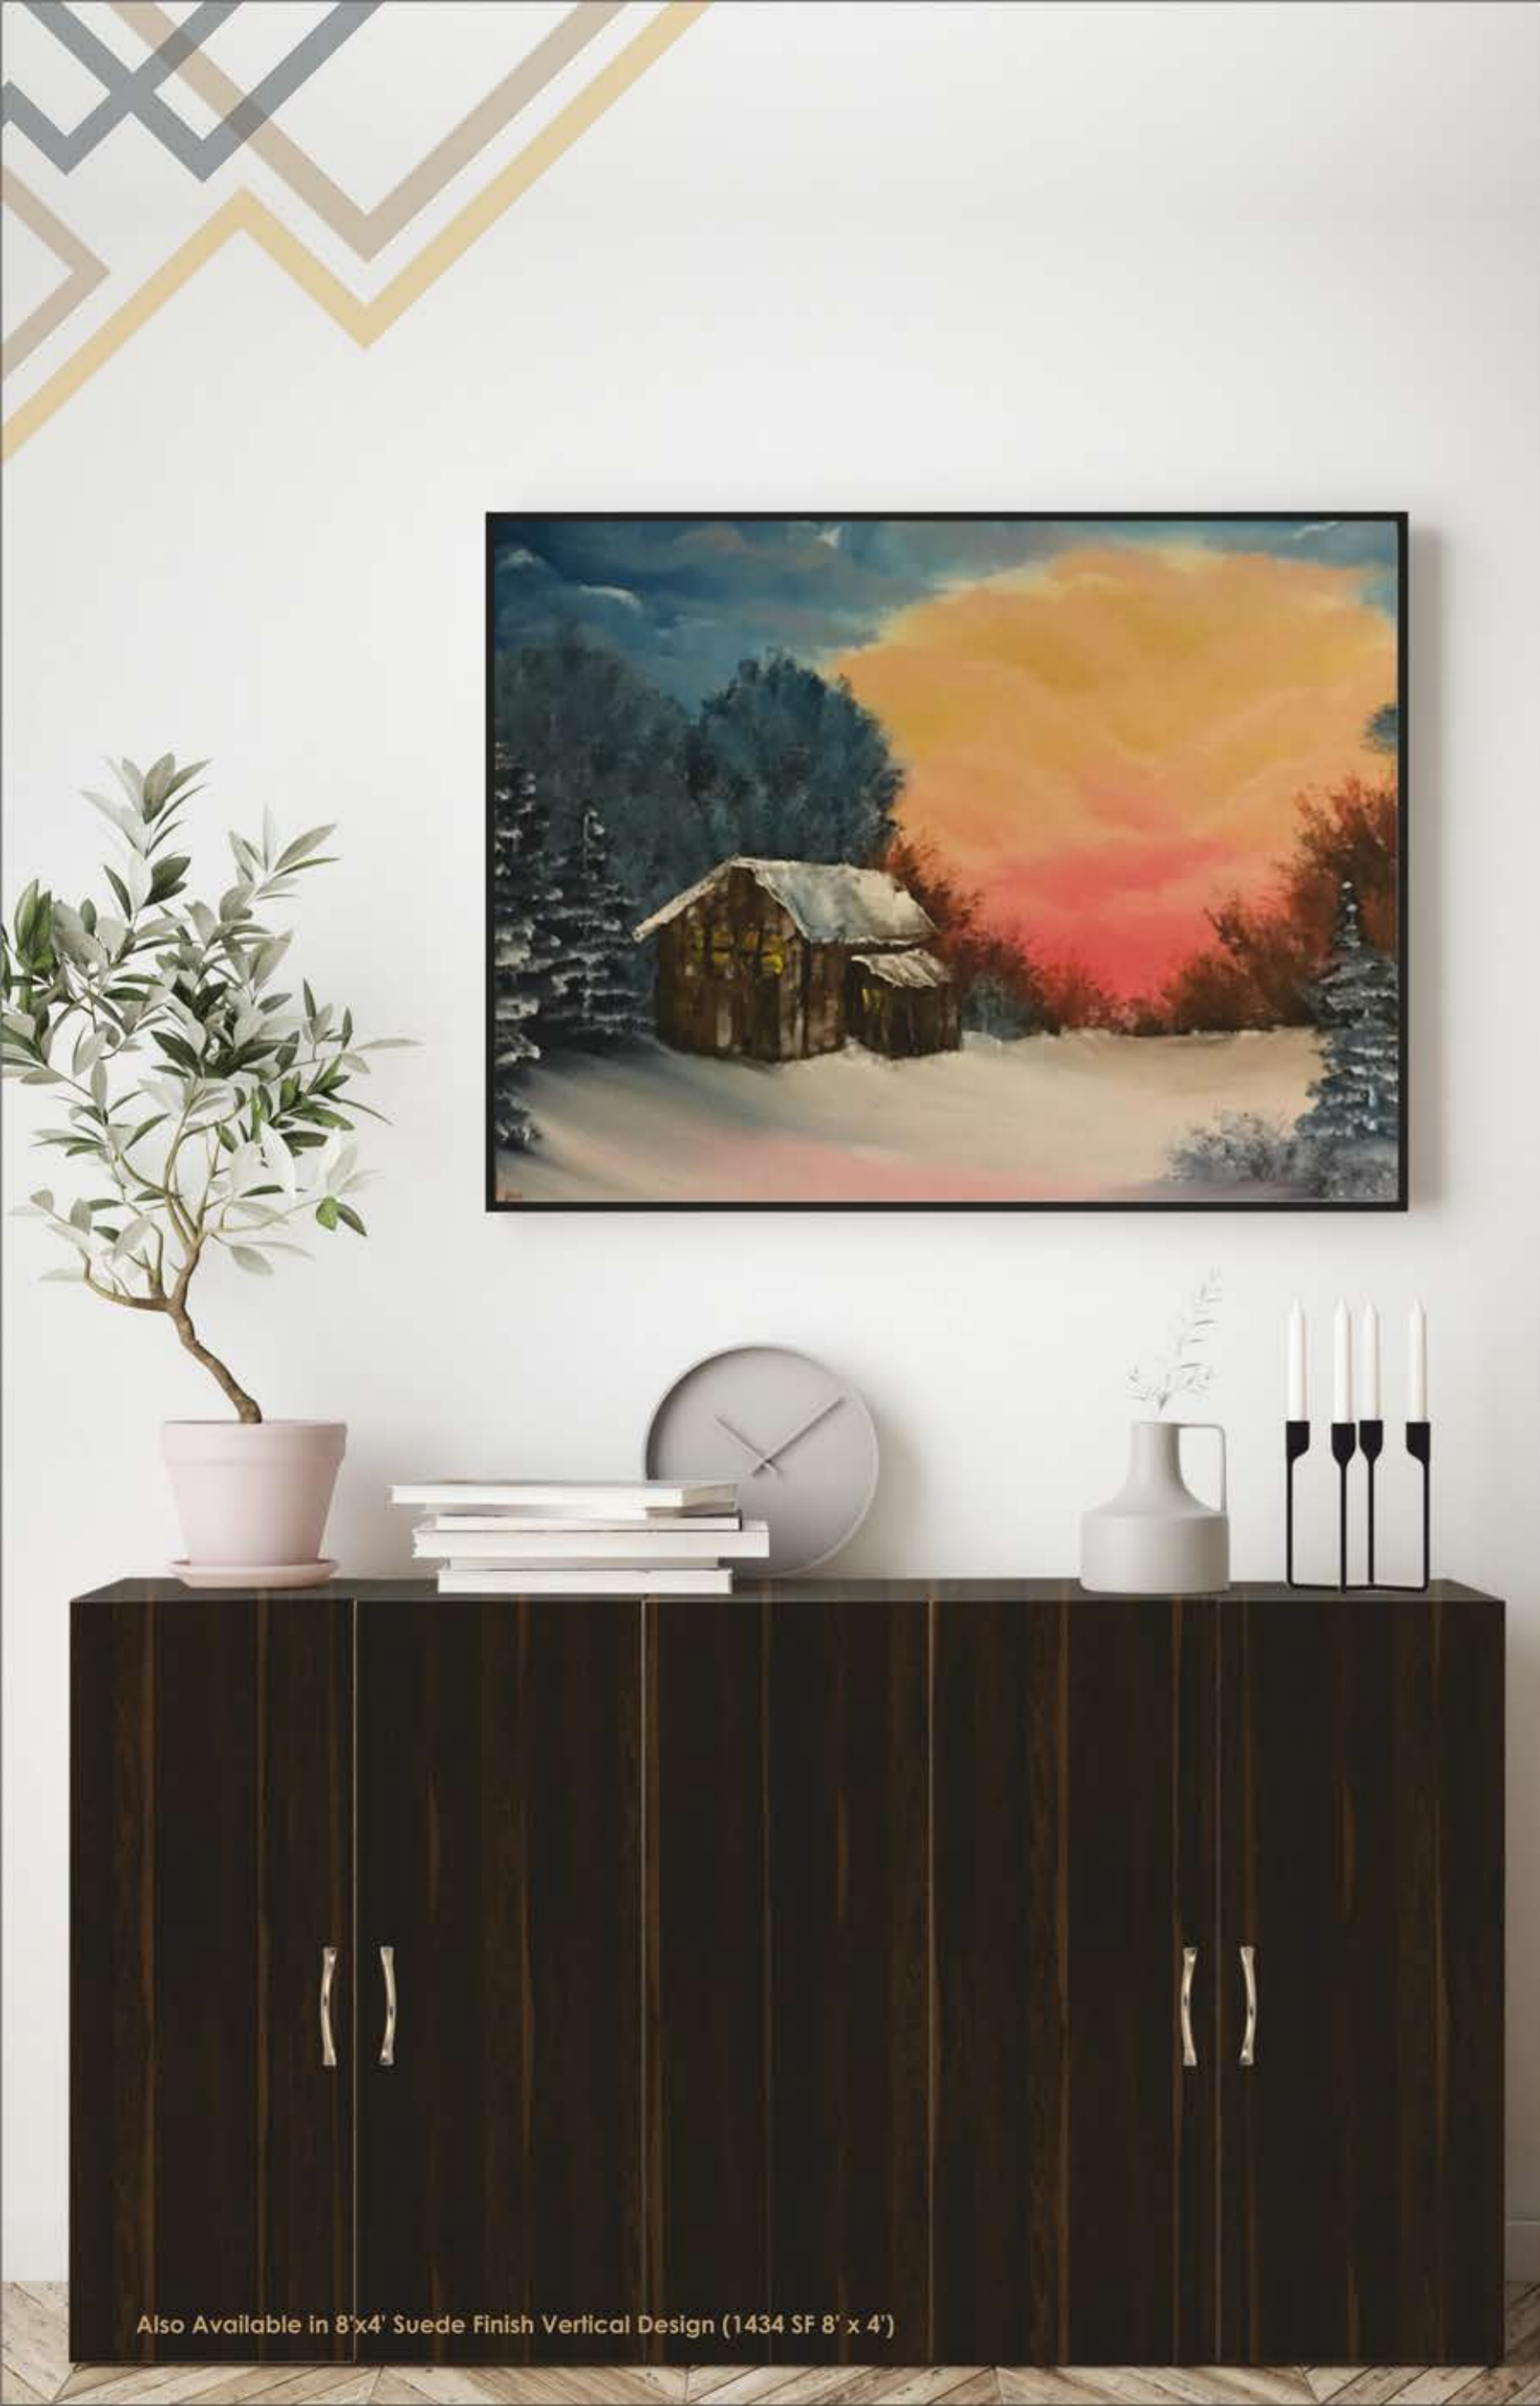

Also Available in 8'x4' Suede Finish Vertical Design (1434 SF 8' x 4')

BESPOKE COLLECTION

African Wood

HZ-9171

Veneer Door Skin

African Wood
Size : 7' x 3.25'

HZ-9171